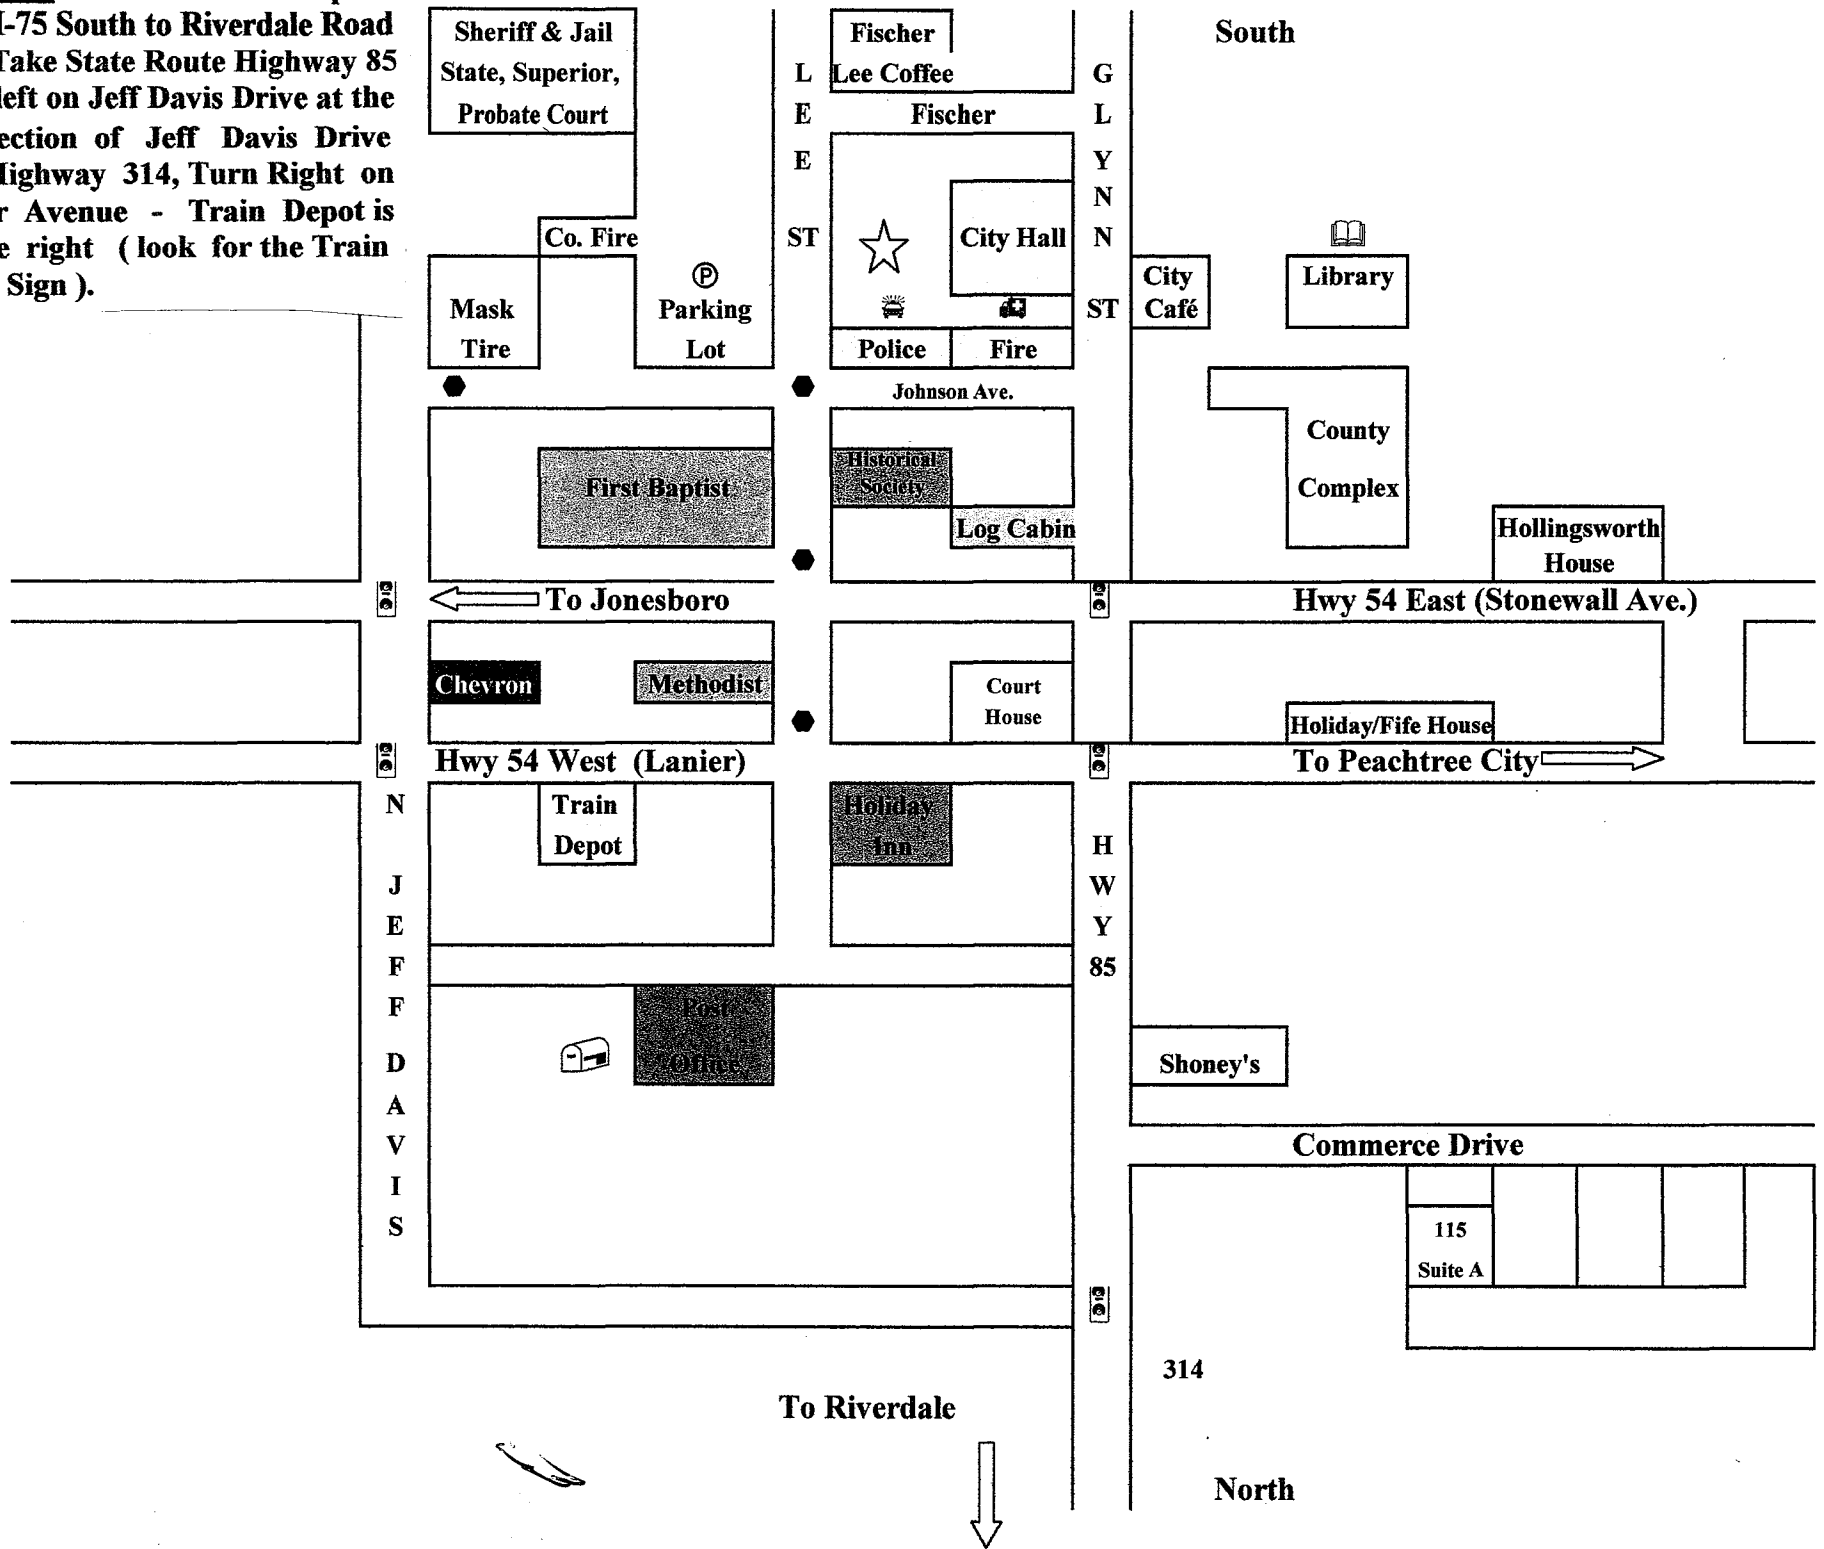

Directions: From Atlanta Airport Take I-75 South to Riverdale Road Exit, Take State Route Highway 85 Turn left on Jeff Davis Drive at the Intersection of Jeff Davis Drive and Highway 314, Turn Right on Lanier Avenue - Train Depot is on the right (look for the Train Depot Sign).

Mask
Tire

Co. Fire

Parking
Lot

First Baptist

Historical
Society
Log Cabin

To Jonesboro

Chevron
Methodist

Court
House

Hwy 54 East (Stonewall Ave.)

Holiday/Fife House

Hwy 54 West (Lanier)

Train
Depot

Holiday
Inn

To Peachtree City

JEFF
DAVIS

HWY
85